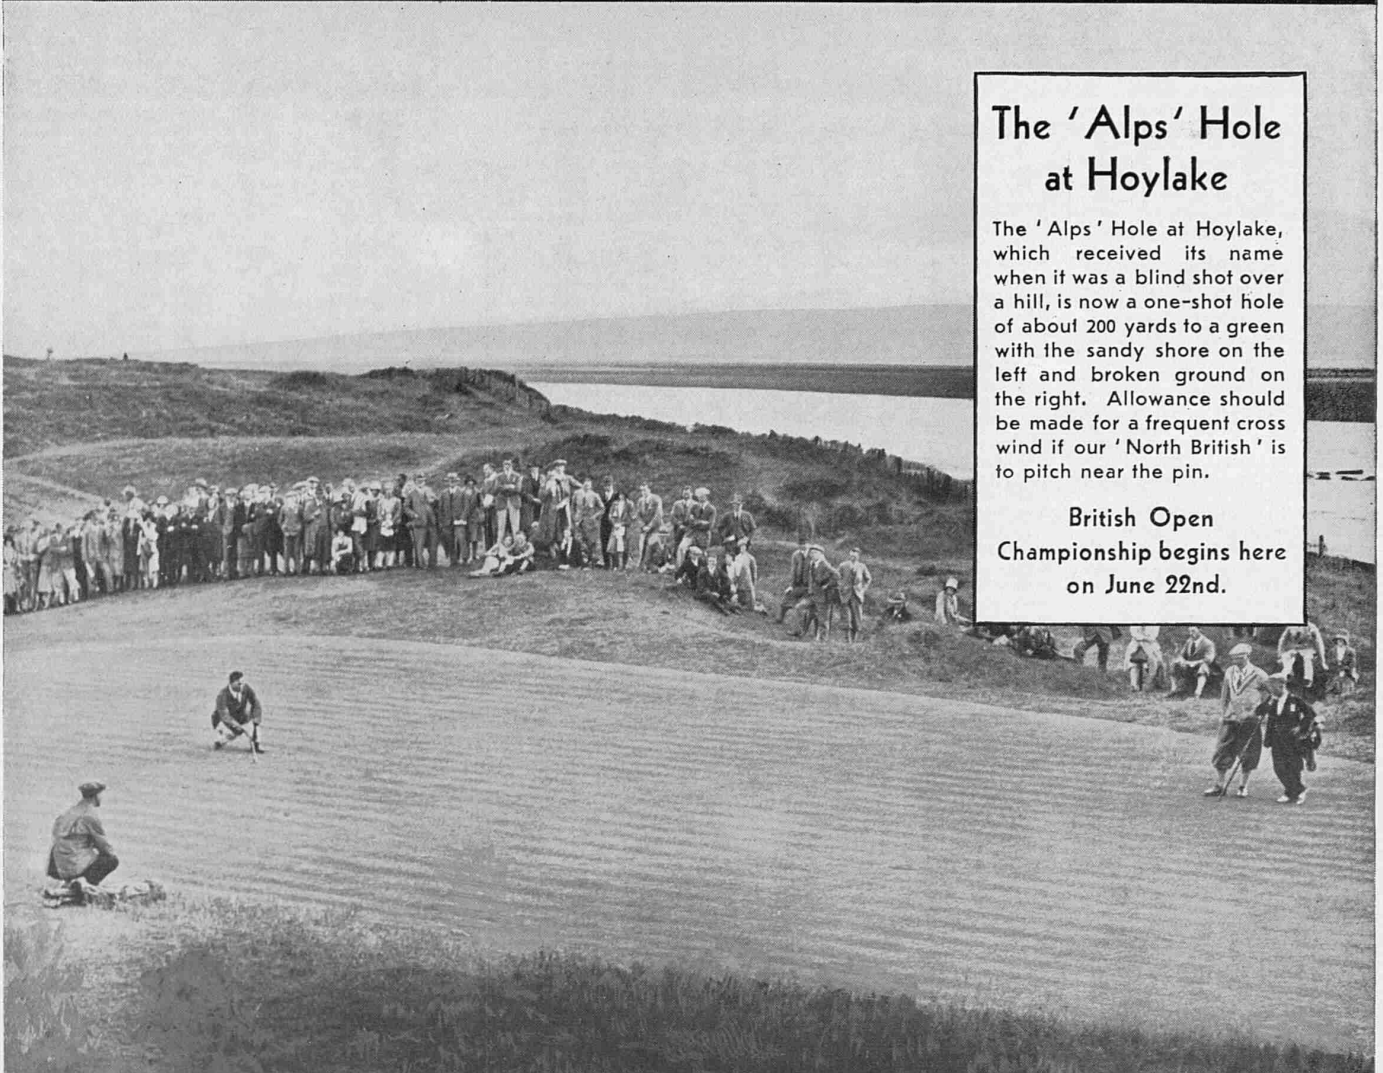

'North British' Famous Hazards Series

The 'Alps' Hole at Hoylake

The 'Alps' Hole at Hoylake, which received its name when it was a blind shot over a hill, is now a one-shot hole of about 200 yards to a green with the sandy shore on the left and broken ground on the right. Allowance should be made for a frequent cross wind if our 'North British' is to pitch near the pin.

British Open
Championship begins here
on June 22nd.

SS SPECIAL **TT** TOUGH & TRUE
SCRATCH TRUE

is designed to give the low handicap golfer maximum response for every stroke. Used by championship winners throughout the world.

is scarcely less remarkable in performance than the SS but has a specially toughened cover to resist hard usage.

FROM YOUR PROFESSIONAL 2/- Recess or lattice

Get a longer 'carry' - with a

NORTH BRITISH

The Choice of Champions

MADE IN EDINBURGH BY THE NORTH BRITISH RUBBER CO LTD